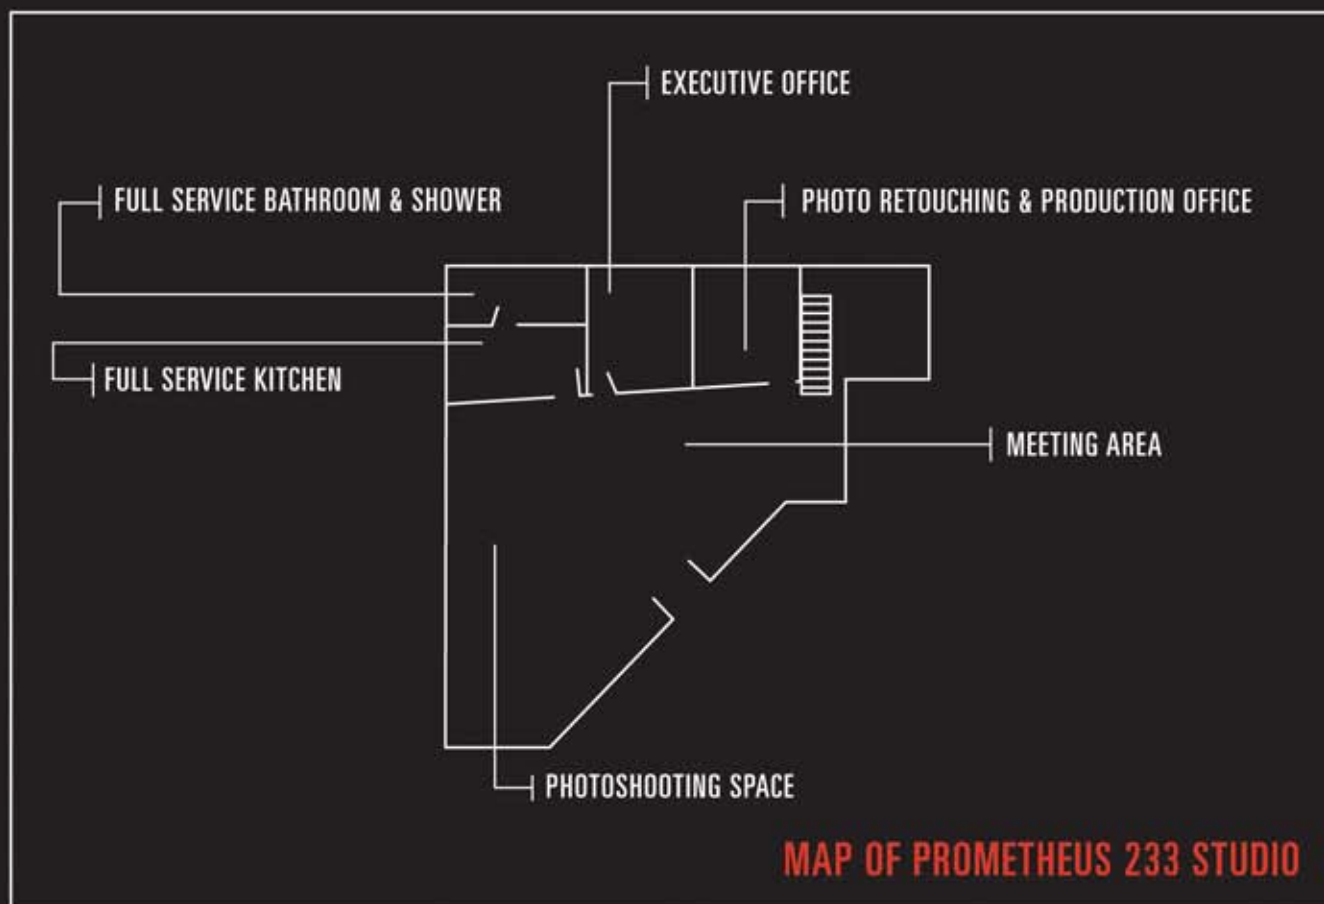

STUDIO RENTAL

Prometheus 233 is a full service rental studio located in the heart of downtown Buffalo. Our 1800 square foot space is ideal for all of your photographic needs, whether you are looking to create small product shots or cutting edge fashion images. Our contemporary design, service oriented staff, location, and dedication to the art and business of photography make us an ideal choice for your production.